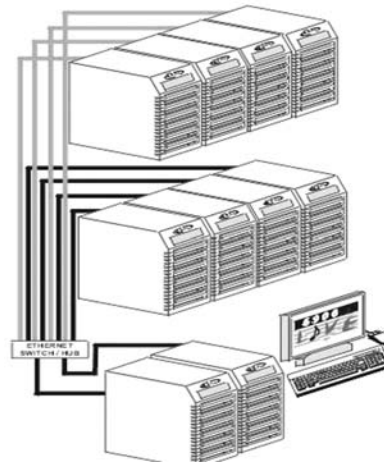

### An All in One Solution

The 5906 LIVE can record continuously for hours. It easily replaces the multiple recorders commonly used when events exceed eighty minutes. In fact, it takes the place of two recorders, a duplicator and digital audio components. With six drives, and further scalable, it is a very effective copier.

### Simplicity

The 5906 LIVE gives you the ability to record audio directly from your mixer or other analog or digital source. It is equally capable of recording from cassette decks or DAT players. The one-touch intuitive menu makes MF Digital's 5906 copiers as easy to use as a photocopier! Simply record the event or performance to the 5906 LIVE's hard disk, set the desired Start ID's, or track points, choose where to span discs if the program exceeds the capacity of one CD, then start writing up to six discs at once within minutes of the event's end.

### Copier Module Expandability: From 6 to 60 drives

MF Digital's "disc casting" (free client command module) allows you to add additional 5906 modules and burn on an unlimited number of drives. Even from remote locations around a concert facility or campus. The 5906 flexibility provides an autoloader option for complete automation of the burn process.